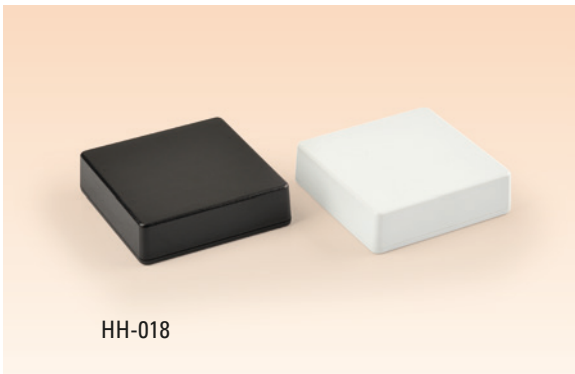

HH-010

41 x 66 x 16 mm

POCKET SIZE ENCLOSURE

MATERIAL	ABS	RELATED ACCESSORIES
COLOR	LIGHT GRAY / BLACK	A-58 WALL MOUNT WITH NAILS
PACKAGING	50 PCS/BOX	A-59 WALL MOUNT WITH SCREWS

HH-012

STANDARD
54 x 84 x 32 mm

HAND HELD ENCLOSURE

HH-012 -A

WALL MOUNTABLE

RELATED ACCESSORIES

MATERIAL	ABS	A-58 WALL MOUNT WITH NAILS
COLOR	LIGHT GRAY / BLACK	A-59 WALL MOUNT WITH SCREWS
PACKAGING	50 PCS/BOX	

HH-018

85 x 85 x 23 mm

HAND HELD ENCLOSURE