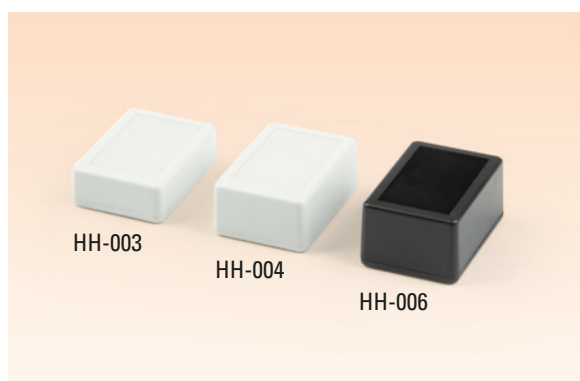

RC-040-A

TWO BUTTONS
50 x 36 x 14 mm

REMOTE CONTROL ENCLOSURE

RC-040-B

SINGLE (UPPER) BUTTON
50 x 36 x 14 mm

MATERIAL	ABS
COLOR	BLACK
PACKAGING	50 PCS/BOX

RC-040-C

SINGLE (LOWER) BUTTON
50 x 36 x 14 mm

RELATED ACCESSORIES

BC-2002 CR-2032 BATTERY HOLDER

RC-040-D

NO BUTTONS
50 x 36 x 14 mm

HH-002

35 x 35 x 20 mm

POCKET SIZE ENCLOSURE

MATERIAL	ABS
COLOR	BLACK / LIGHT GRAY
PACKAGING	20 PCS/BOX

• WALL MOUNTABLE MODELS Page 60-61

HH-002

HH-003	35 x 50 x 15 mm	POCKET SIZE ENCLOSURE	
HH-004	35 x 50 x 20 mm	MATERIAL	ABS
		COLOR	BLACK / LIGHT GRAY
HH-006	35 x 50 x 24 mm	PACKAGING	20 PCS/BOX
• WALL MOUNTABLE MODELS Page 60-61			