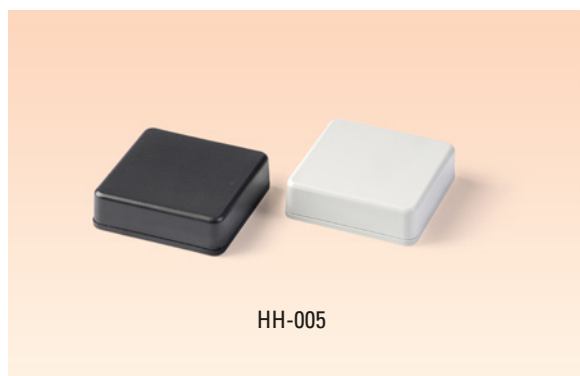

HH-005	50 x 50 x 15 mm	POCKET SIZE ENCLOSURE	
		MATERIAL	ABS
		COLOR	BLACK / LIGHT GRAY
		PACKAGING	20 PCS/BOX
• WALL MOUNTABLE MODELS Page 60-61