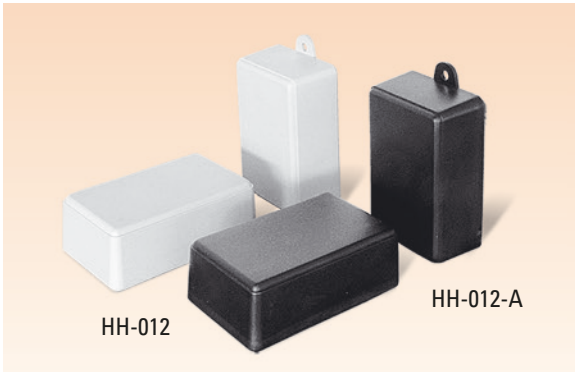

HH-013	45 x 72,5 x 15 mm	POCKET SIZE ENCLOSURE	
		MATERIAL	ABS
		COLOR	BLACK / LIGHT GRAY
		PACKAGING	20 PCS/BOX
• WALL MOUNTABLE MODELS Page 60-61			

HH-014	45 x 72,5 x 23 mm	POCKET SIZE ENCLOSURE	
		MATERIAL	ABS
		COLOR	BLACK / LIGHT GRAY
		PACKAGING	20 PCS/BOX
• WALL MOUNTABLE MODELS Page 60-61			

HH-010

41 x 66 x 16 mm

POCKET SIZE ENCLOSURE

MATERIAL	ABS	RELATED ACCESSORIES
COLOR	LIGHT GRAY / BLACK	A-58 WALL MOUNT WITH NAILS
PACKAGING	50 PCS/BOX	A-59 WALL MOUNT WITH SCREWS

HH-012

STANDARD
54 x 84 x 32 mm