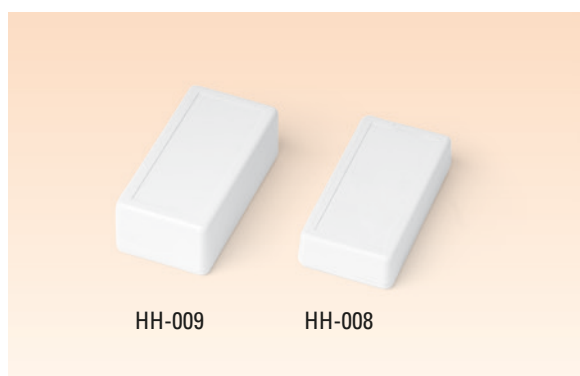

• WALL MOUNTABLE MODELS Page 60-61

HH-002

HH-003	35 x 50 x 15 mm	POCKET SIZE ENCLOSURE	
HH-004	35 x 50 x 20 mm	MATERIAL	ABS
		COLOR	BLACK / LIGHT GRAY
HH-006	35 x 50 x 24 mm	PACKAGING	20 PCS/BOX
• WALL MOUNTABLE MODELS Page 60-61			

HH-005	50 x 50 x 15 mm	POCKET SIZE ENCLOSURE	
		MATERIAL	ABS
		COLOR	BLACK / LIGHT GRAY
		PACKAGING	20 PCS/BOX
• WALL MOUNTABLE MODELS Page 60-61			

HH-008	35 x 70 x 15 mm	POCKET SIZE ENCLOSURE	
HH-009	35 x 70 x 23 mm	MATERIAL	ABS
		COLOR	BLACK / LIGHT GRAY
		PACKAGING	20 PCS/BOX
• WALL MOUNTABLE MODELS Page 60-61			